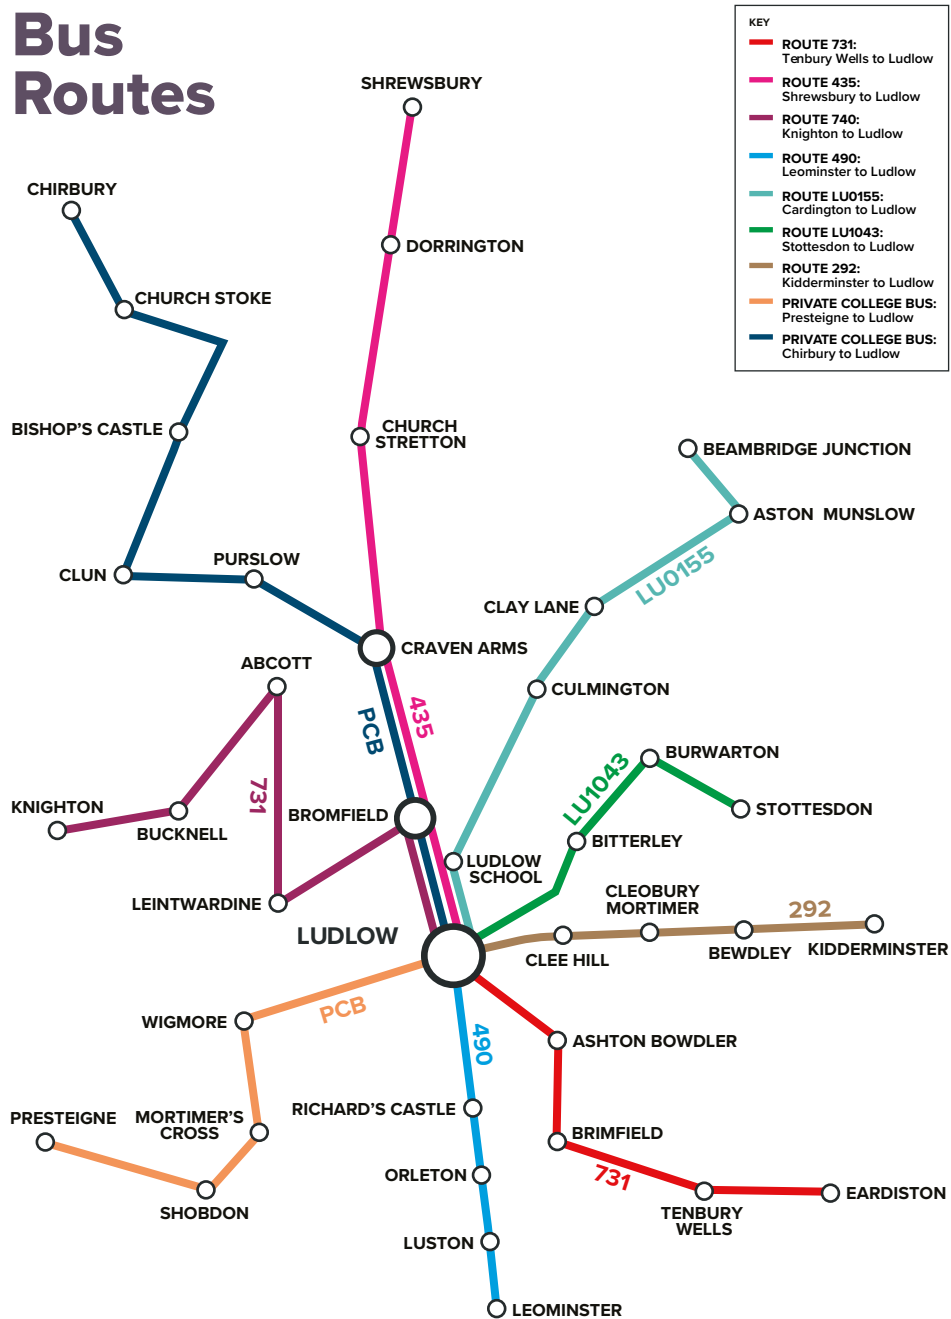

Ludlow Sixth Form
College

Transport Guide 2026

Bus Routes

Route 731 Tenbury Wells - Ludlow

Pick Up Points	Time
Eardiston Cutmill Bridge (W-bound)	07:34
Newnham Bridge, opp Station Close	07:40
Tenbury Wells, adj Swimming Baths	07:55
Tenbury Wells, adj Regal	08:00
Burford, opp Rose and Crown Inn	08:03
Burford, adj Gardens Jct	08:05
Little Hereford, adj Village Hall	08:09
Brimfield, opp Manor Corner	08:13
Woofferton, adj Salwey Arms	08:15
Ashford Bowdler, opp Junction	08:18
Ashford Carbonel, adj Village Hall	08:21
Ashford Bowdler, adj Crossroads	08:24
Ludlow, opp Kennett Bank	08:26
Ludlow, opp Charlton Rise	08:26
Ludlow, adj Manor Cottages	08:27
Ludlow, opp Railway Station	08:31
Ludlow, adj School Grounds	08:35
Ludlow, opp Compasses Inn	08:38
Ludlow, Castle Square	08:40
Return/Depart Ludlow, Castle Square	3:50pm

Yarranton Brothers
Public & School Service
 01584 881229

NOT TO SCALE

Route 435

Shrewsbury - Ludlow

Pick Up Points	Time
Shrewsbury Bus Station (Stand N)	07:15
Old Potts Way - Asda	07:20
Bayston Hill - Compasses Inn	07:27
Conover - opp School	07:32
Great Ryton - Post Office	07:37
Dorrington - Horseshoe Inn	07:40
Leebotwood - Pound Inn	07:46
All Stretton - Post Office	07:51
Church Stretton - Beaumont Road	07:56
Little Stretton - Ragleth Inn	08:01
Marshbrook - Level Crossing	08:04
Bushmoor - Telephone Box	08:09
Craven Arms - Royal Mail Offices	08:16
Onibury - Level Crossing	08:21
Bromfield - Clive Arms	08:26
Ludlow - Railway Station	08:30
Ludlow, Lower Galdeford	08:32
Return/Depart Corve Street Compasses Inn	3:55pm

Minsterley Motors
Public & School Service
01743 791208

Route 740

Knighton - Ludlow

Pick Up Points	Time
Knighton, Bus Station	07:45
Bucknell, adj Railway Station	07:57
Hopton Heath Green	08:07
Abcott Church	08:09
Leintwardine, Lion Hotel	08:18
Bromfield, Clive Restaurant	08:30
Ludlow, Castle Square	08:38
Return/Depart Ludlow, Castle Square	3:55pm