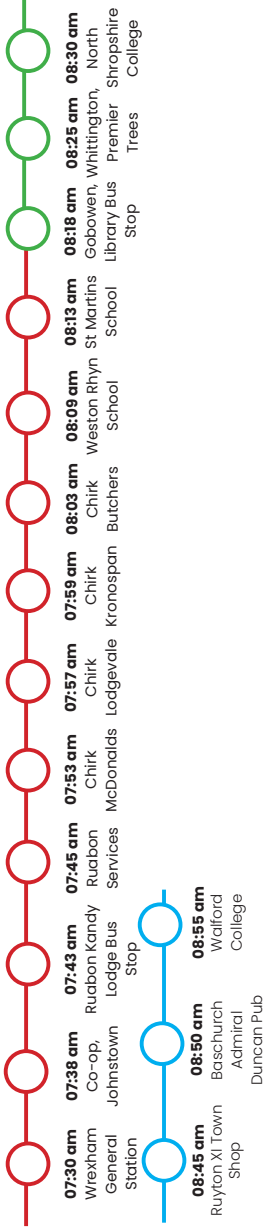

## STUDENT TRANSPORT ROUTES

### Route NSC 4 Owens 26 Seater

### ROUTE NSC 7 (BA1043) NSC Minibus

### ROUTE NSC 12 Lakeside

All routes will depart from Walford campus at 4:25pm

Accessing local education and training can often be a challenge for some of our young people due to the high cost of travel.