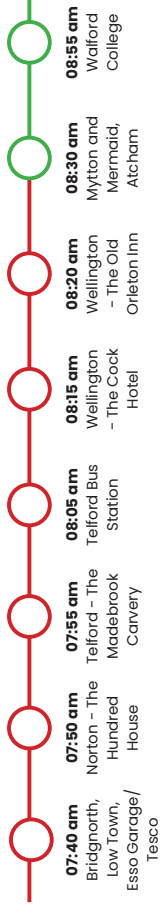

## STUDENT TRANSPORT ROUTES

### Route NSC 4 Owens 26 Seater

### ROUTE NSC 7 (BA1043) NSC Minibus

### ROUTE NSC 12 Lakeside

All routes will depart from Walford campus at 4:25pm

Accessing local education and training can often be a challenge for some of our young people due to the high cost of travel.