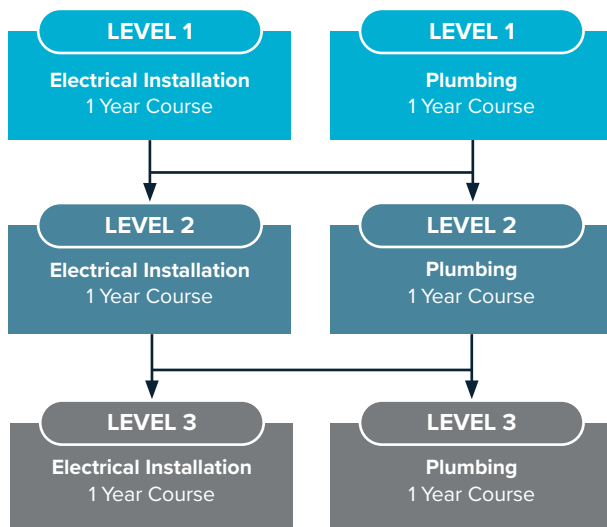

Building Services Progression Pathway

North Shropshire
College

All progression routes can lead to employment.

We also offer a diverse range of adult short courses tailored to help you build new skills and enhance career opportunities. For full list of short courses, visit our website hlnsc.ac.uk