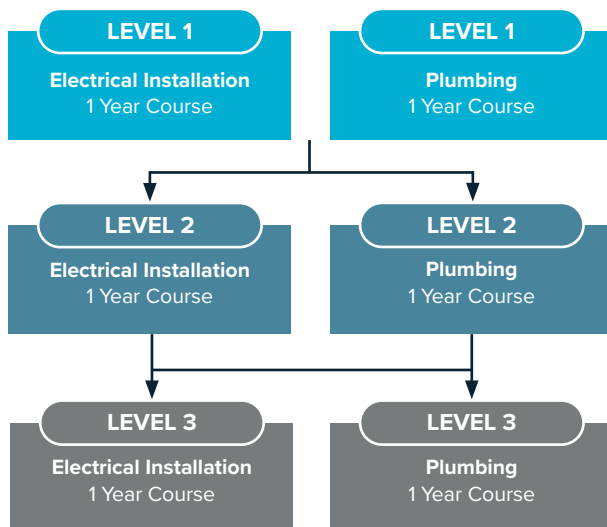

Building Services Progression Pathway

North Shropshire
College

All progression routes can lead to employment.

We also offer a diverse range of adult short courses tailored to help you build new skills and enhance career opportunities. For full list of short courses, visit our website hlnsc.ac.uk