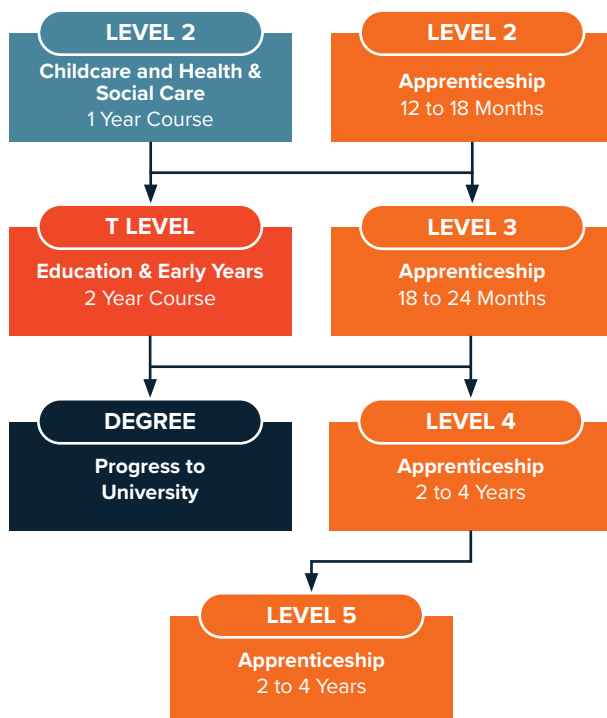

Early Years Progression Pathway

North Shropshire
College

All progression routes can lead to employment.

We also offer a diverse range of adult short courses tailored to help you build new skills and enhance career opportunities. For full list of short courses, visit our website hlnsc.ac.uk