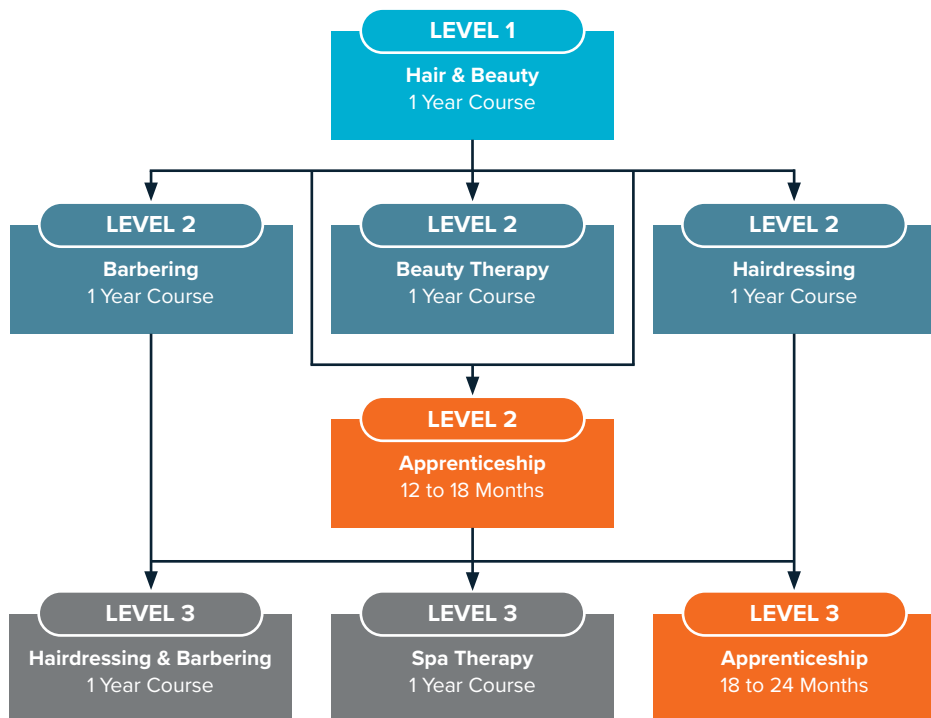

Hair & Beauty Progression Pathway

North Shropshire
College

All progression routes can lead to employment.

We also offer a diverse range of adult short courses tailored to help you build new skills and enhance career opportunities. For full list of short courses, visit our website hlnc.ac.uk