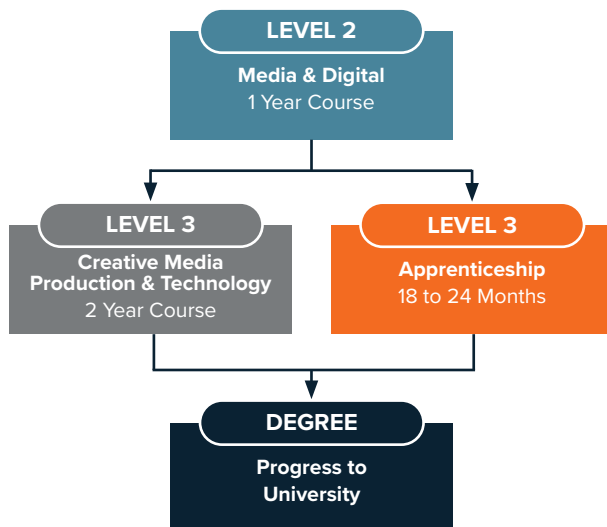

# Media & Digital Progression Pathway

North Shropshire  
College

**All progression routes can lead to employment.**

We also offer a diverse range of adult short courses tailored to help you build new skills and enhance career opportunities. For full list of short courses, visit our website [hlnc.ac.uk](http://hlnc.ac.uk)